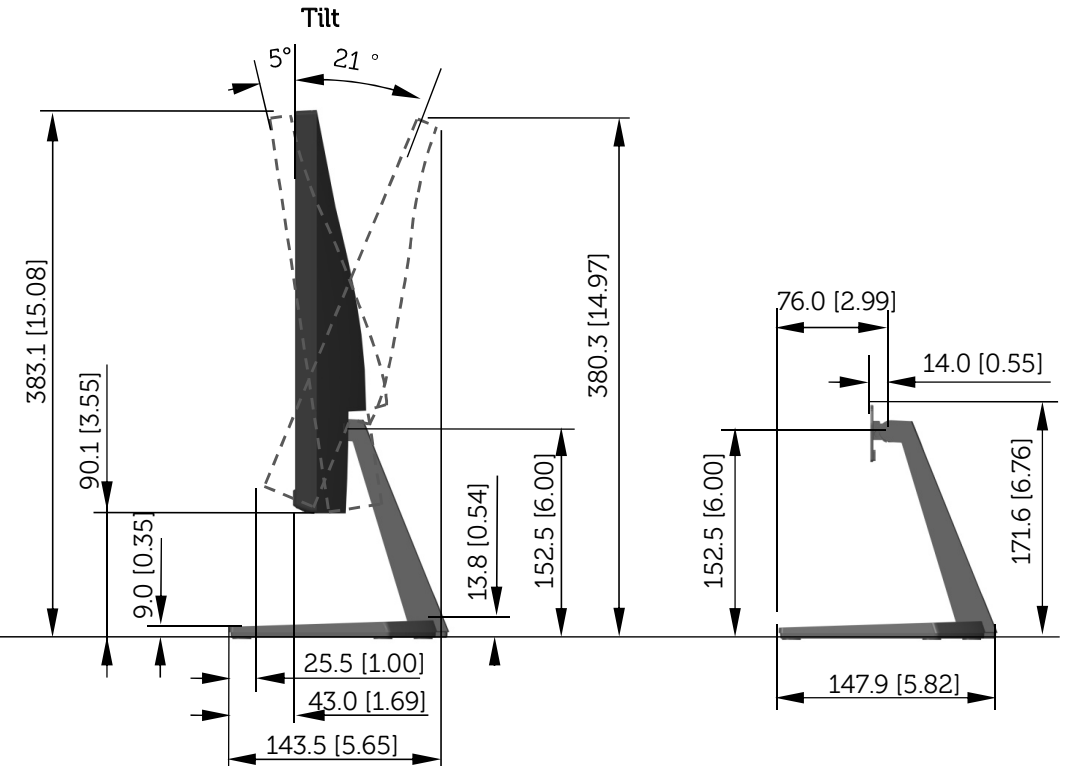

S2218H / S2218M Outline Dimension

Unit: mm (inch)
 Dimension: Nominal
 Scale: Not to scale

Back view of Monitor without stand

S2318H / S2318M Outline Dimension

Unit: mm (inch)
 Dimension: Nominal
 Scale: Not to scale

Back view of Monitor without stand