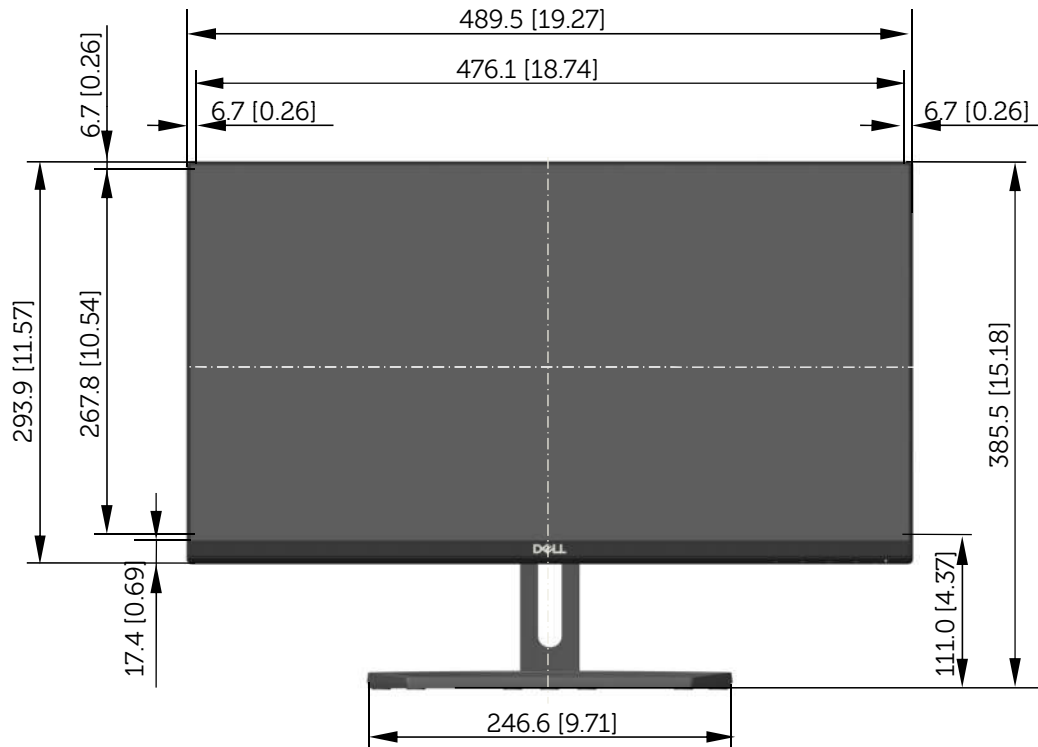

S2218H / S2218M Outline Dimension

Unit: mm (inch)
 Dimension: Nominal
 Scale: Not to scale

Back view of Monitor without stand

S2318H / S2318M Outline Dimension

Unit: mm (inch)
 Dimension: Nominal
 Scale: Not to scale

Back view of Monitor without stand