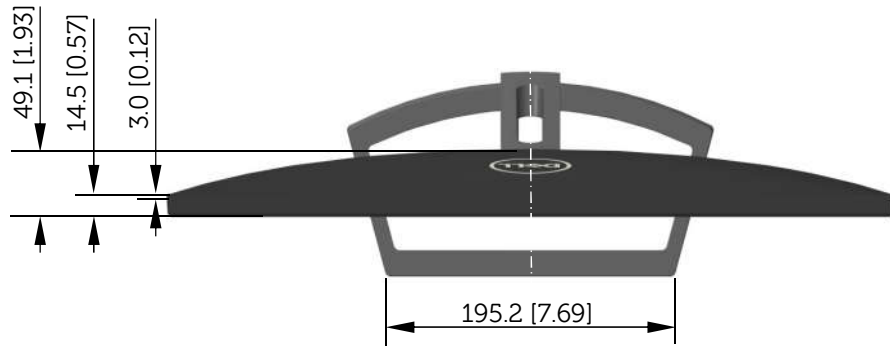

S2218H / S2218M Outline Dimension

Unit: mm (inch)
 Dimension: Nominal
 Scale: Not to scale

Back view of Monitor without stand

S2318H / S2318M Outline Dimension

Unit: mm (inch)
 Dimension: Nominal
 Scale: Not to scale

Back view of Monitor without stand